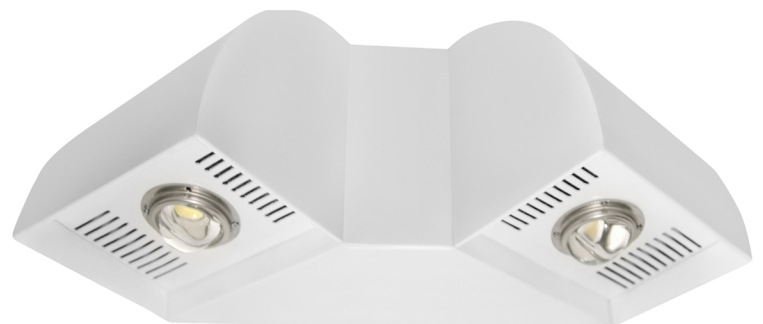

SPECIFICATIONS

MODEL SPDW-80B/G

LED Sun-Pack Duo

Lumen Efficacy: 110Lm/Watt

Color Temperature:(K): 5266

CRI:90

Rated Life L70 @25C >100,000Hrs.

ETL Certified UL Listed Components

Power Driver: Meanwell 80 Watts

Power: 100-277 VAC

Self-testing and self regulating thermal protection system.

Optional Dimming is available.

5 Year Warranty(Additional 5 Years Available)

Weight: 4 lbs

Lux-Craft Inc.
101 Bloomingdale rd.
Hicksville N.Y. 11801