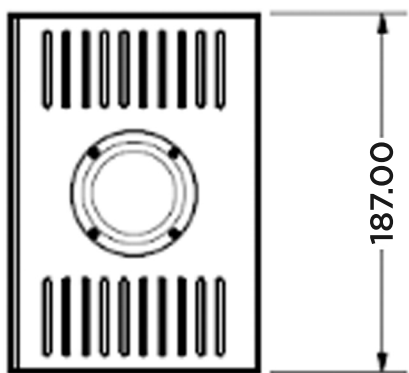

SPECIFICATIONS

MODEL - SP-40B/S.

LED Surface Pro

Lumen Efficacy: 110Lm/Watt

Color Temperature:(K): 5266

CRI: 90

Rated Life L70 @25C 60,000Hrs.

ETL Pending UL Listed Components

Power Driver: Meanwell 40 Watts

Power: 100-277 VAC

Optional Dimming is available.

5 Year Warranty (Additional 5 Years Available)

Weight: 4lbs.

Lux-Craft Inc.
101 Bloomingdale rd.
Hicksville N.Y. 11801

(T) 718-934-3600
(C) 917-417-5361