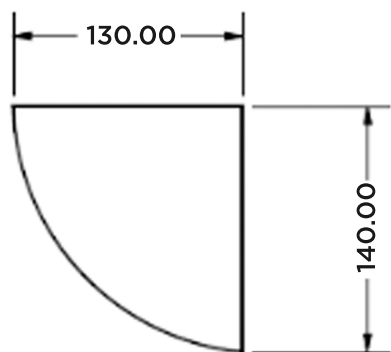

SPECIFICATIONS

MODEL - SP-40B/S.

LED Surface Pro

Lumen Efficacy: 110Lm/Watt

Color Temperature:(K): 5266

CRI: 90

Rated Life L70 @25C 60,000Hrs.

ETL Pending UL Listed Components

Power Driver: Meanwell 40 Watts

Power: 100-277 VAC

Optional Dimming is available.

5 Year Warranty (Additional 5 Years Available)

Weight: 4lbs.

Lux-Craft Inc.
101 Bloomingdale rd.
Hicksville N.Y. 11801

(T) 718-934-3600
(C) 917-417-5361