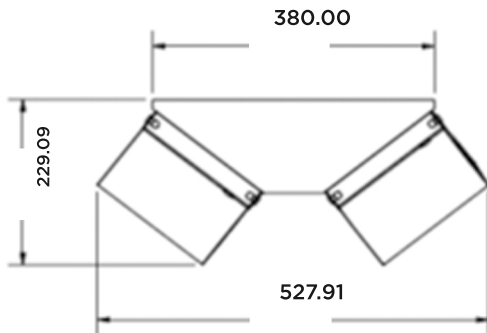

SPECIFICATIONS

**MODEL FEX2W-185B/S,
FEX2P-185B/S
FEX2W-300B/S,
FEX2P-300B/S**

-LED FLOOD EX2

Lumen Efficacy: 120 Lm/Watt

Color Temperature:(K): 5266

CRI: 80

Rated Life L70 @25C 80,000Hrs.

ETL Certified UL Listed Components

Power Driver: Meanwell 185/300 Watts

Power: 100-277 VAC

5 Year Warranty(Additional 5 Years Available)

Weight: 14 lbs.

Lux-Craft Inc.
101 Bloomingdale rd.
Hicksville N.Y. 11801

(T) 718-934-3600
(C) 917-417-5361