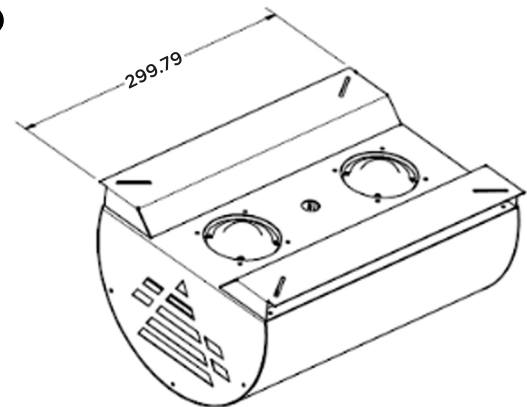

Lumen Efficacy: 115Lm/Watt

Color Temperature:(K): 5266

CRI: 80

Rated Life L70 @25C 60,000Hrs.

ETL Pending UL Listed Components

Power Driver: Meanwell 320Watts

Power: 100-277 VAC

Optional Dimming is available.

5 Year Warranty(Additional 5 Years Available)