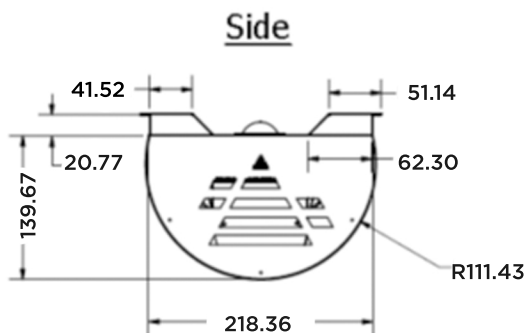

SPECIFICATIONS

MODEL SP-320W

LED Stadium PRO

Lumen Efficacy: 115Lm/Watt

Color Temperature:(K): 5266

CRI: 80

Rated Life L70 @25C 60,000Hrs.

ETL Pending UL Listed Components

Power Driver: Meanwell 320Watts

Power: 100-277 VAC

Optional Dimming is available.

5 Year Warranty(Additional 5 Years Available)

Lux-Craft Inc.
101 Bloomingdale rd.
Hicksville N.Y. 11801

(T) 718-934-3600
(C) 917-417-5361

www.Luxcrafters.com