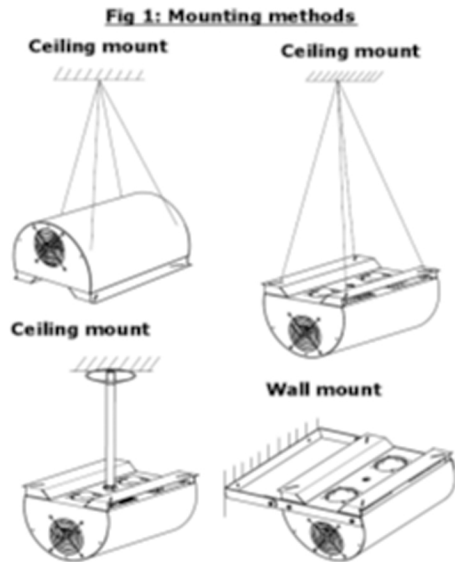

SPECIFICATIONS

MODEL SP-320W

LED Stadium PRO

Lumen Efficacy: 115Lm/Watt

Color Temperature:(K): 5266

CRI: 80

Rated Life L70 @25C 60,000Hrs.

ETL Pending UL Listed Components

Power Driver: Meanwell 320Watts

Power: 100-277 VAC

Optional Dimming is available.

5 Year Warranty(Additional 5 Years Available)

Lux-Craft Inc.
101 Bloomingdale rd.
Hicksville N.Y. 11801

(T) 718-934-3600
(C) 917-417-5361

www.Luxcrafters.com