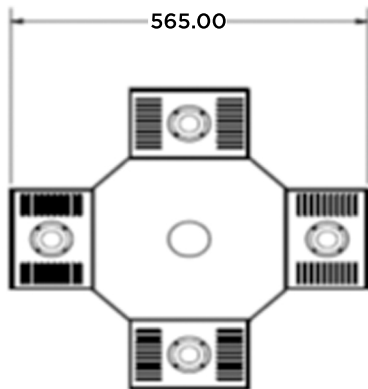

Lumen Efficacy: 120Lm/Watt

Outdoor rated: IP65

Color Temperature:(K): 5266

CRI: 90

Rated Life L70 @25C 80,000Hrs.

ETL Pending UL Listed Components

Power Driver: Meanwell 160 Watts

Power: 100-277 VAC

Optional Dimming is available.

5 Year Warranty(Additional 5 Years Available)

Weight: 18 lbs.

Lux-Craft Inc.
101 Bloomingdale rd.
Hicksville N.Y. 11801

(T) 718-934-3600
(C) 917-417-5361

www.Luxcrafters.com