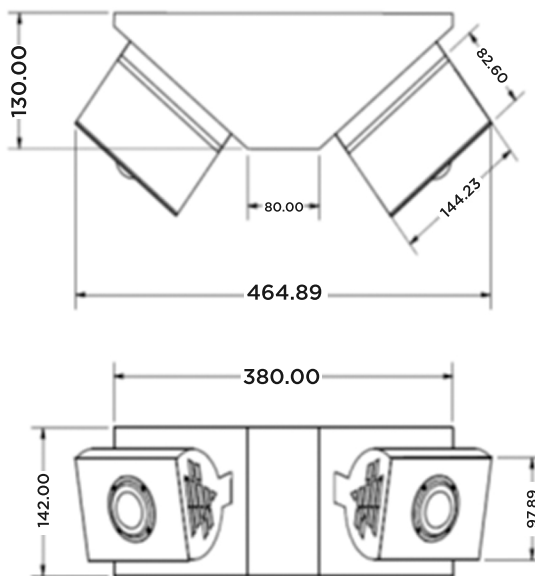

## SPECIFICATIONS

**- MODEL FEP-80S/B,  
FEW-80S/B**

**LED Flood-EX**

**Lumen Efficacy: 120Lm/Watt**

**Color Temperature:(K): 5266**

**CRI: 80**

**Rated Life L70 @25C 80,000Hrs.**

**ETL Certified UL Listed Components**

**Power Driver: Meanwell 80 Watts**

**Power: 100-277 VAC**

**5 Year Warranty(Additional 5 Years Available)**

**Weight: 12 lbs.**

Lux-Craft Inc.  
101 Bloomingdale rd.  
Hicksville N.Y. 11801

(T) 718-934-3600  
(C) 917-417-5361