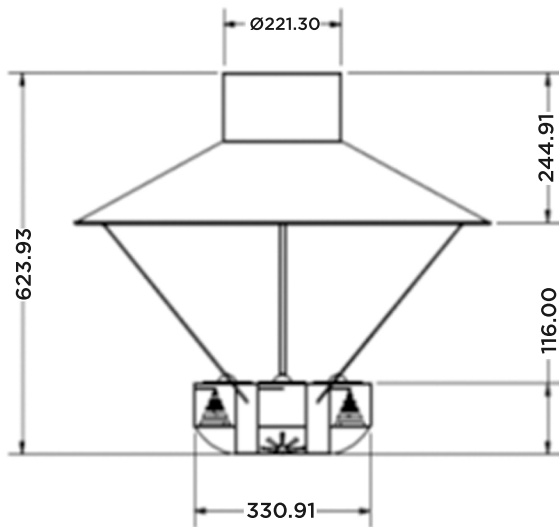

## SPECIFICATIONS

**MODEL IREX-220W,  
IREX-155W**

**IREX HIGHBAY**

**IREX**

**Lumen Efficacy: 125Lm/Watt**

**Color Temperature:(K): 5266**

**CRI: 90**

**Rated Life L70 @25C 60,000Hrs.**

**ETL Certified UL Listed Components**

**Power Driver: Meanwell 100/160/240  
Watts**

**Power: 100-277 VAC**

**Optional Dimming is available.**

**5 Year Warranty**

**Weight: 15 lbs.**

Lux-Craft Inc.  
101 Bloomingdale rd.  
Hicksville N.Y. 11801